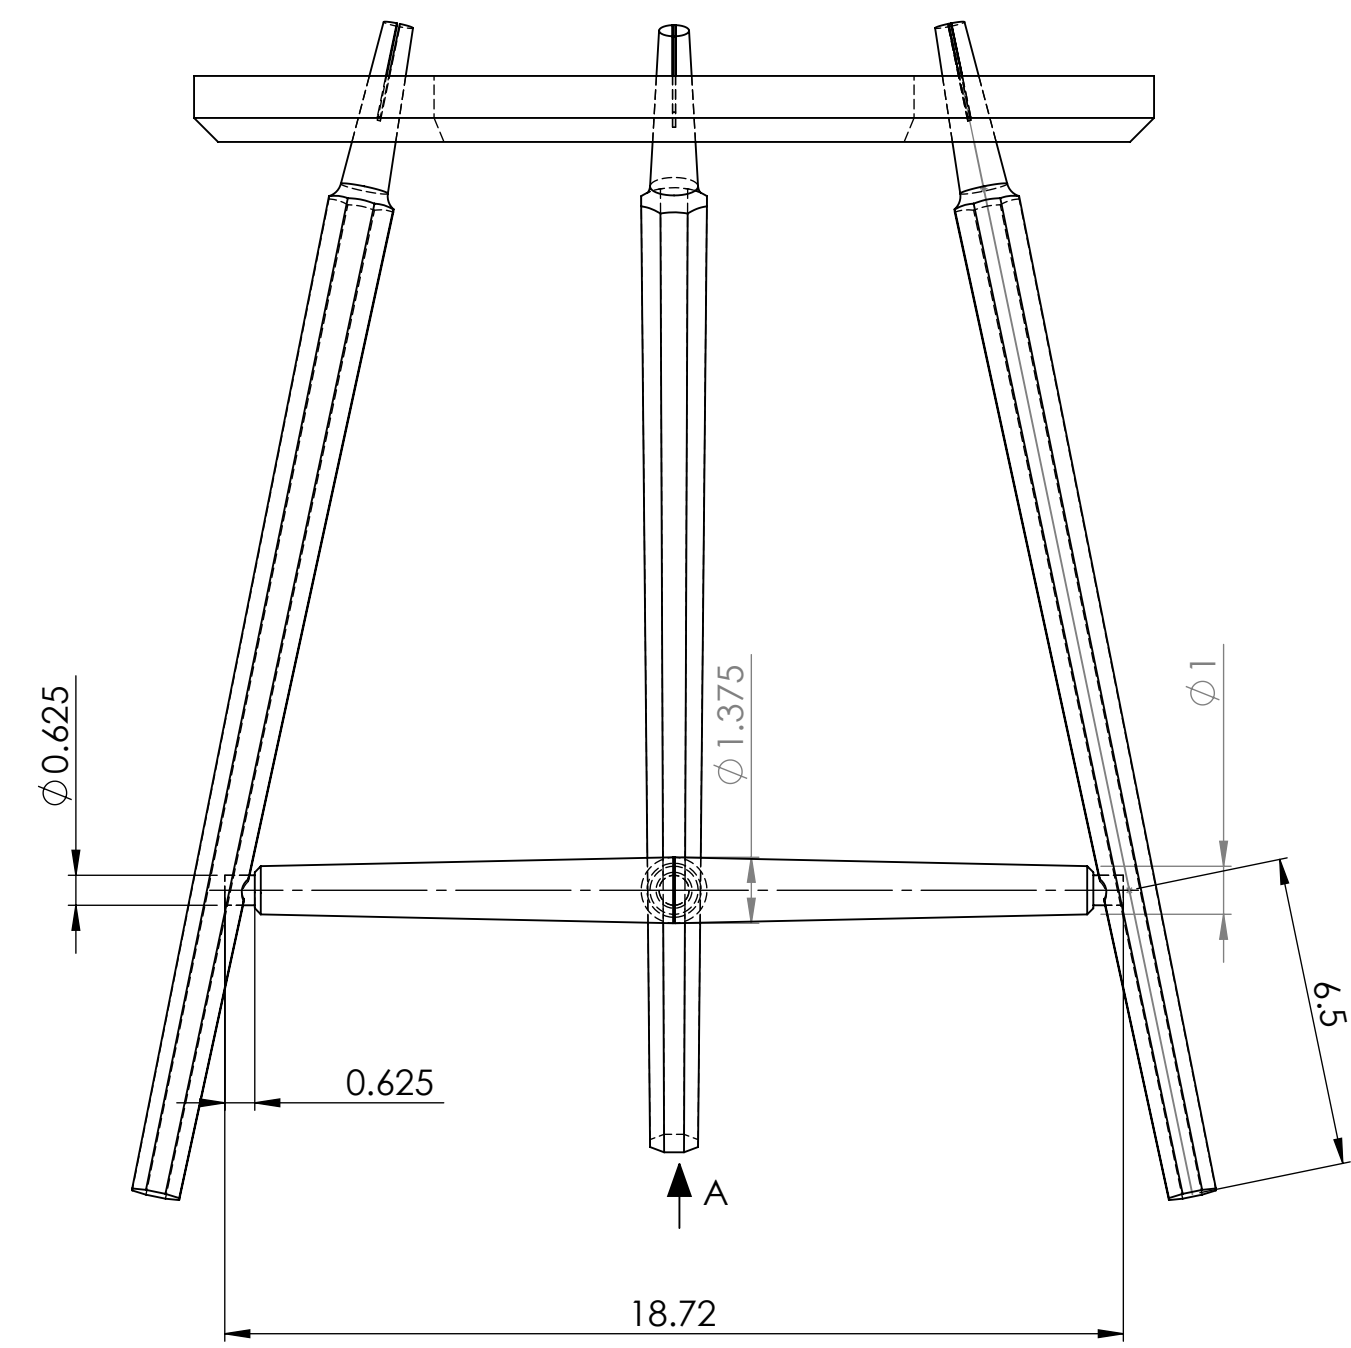

SECTION B-B

VIEW A
(SEAT ONLY)

NOTE: THIS DRAWING DEPICTS STOOL BEFORE
TENONS ARE TRIMMED AND LEGS ARE LEVELED.

TITLE: STAKED HIGH STOOL		
SIZE: D	DWG. NO. stool_PRETRIM_rev1	REV
SCALE: 1:4 WEIGHT:		SHEET 1 OF 1