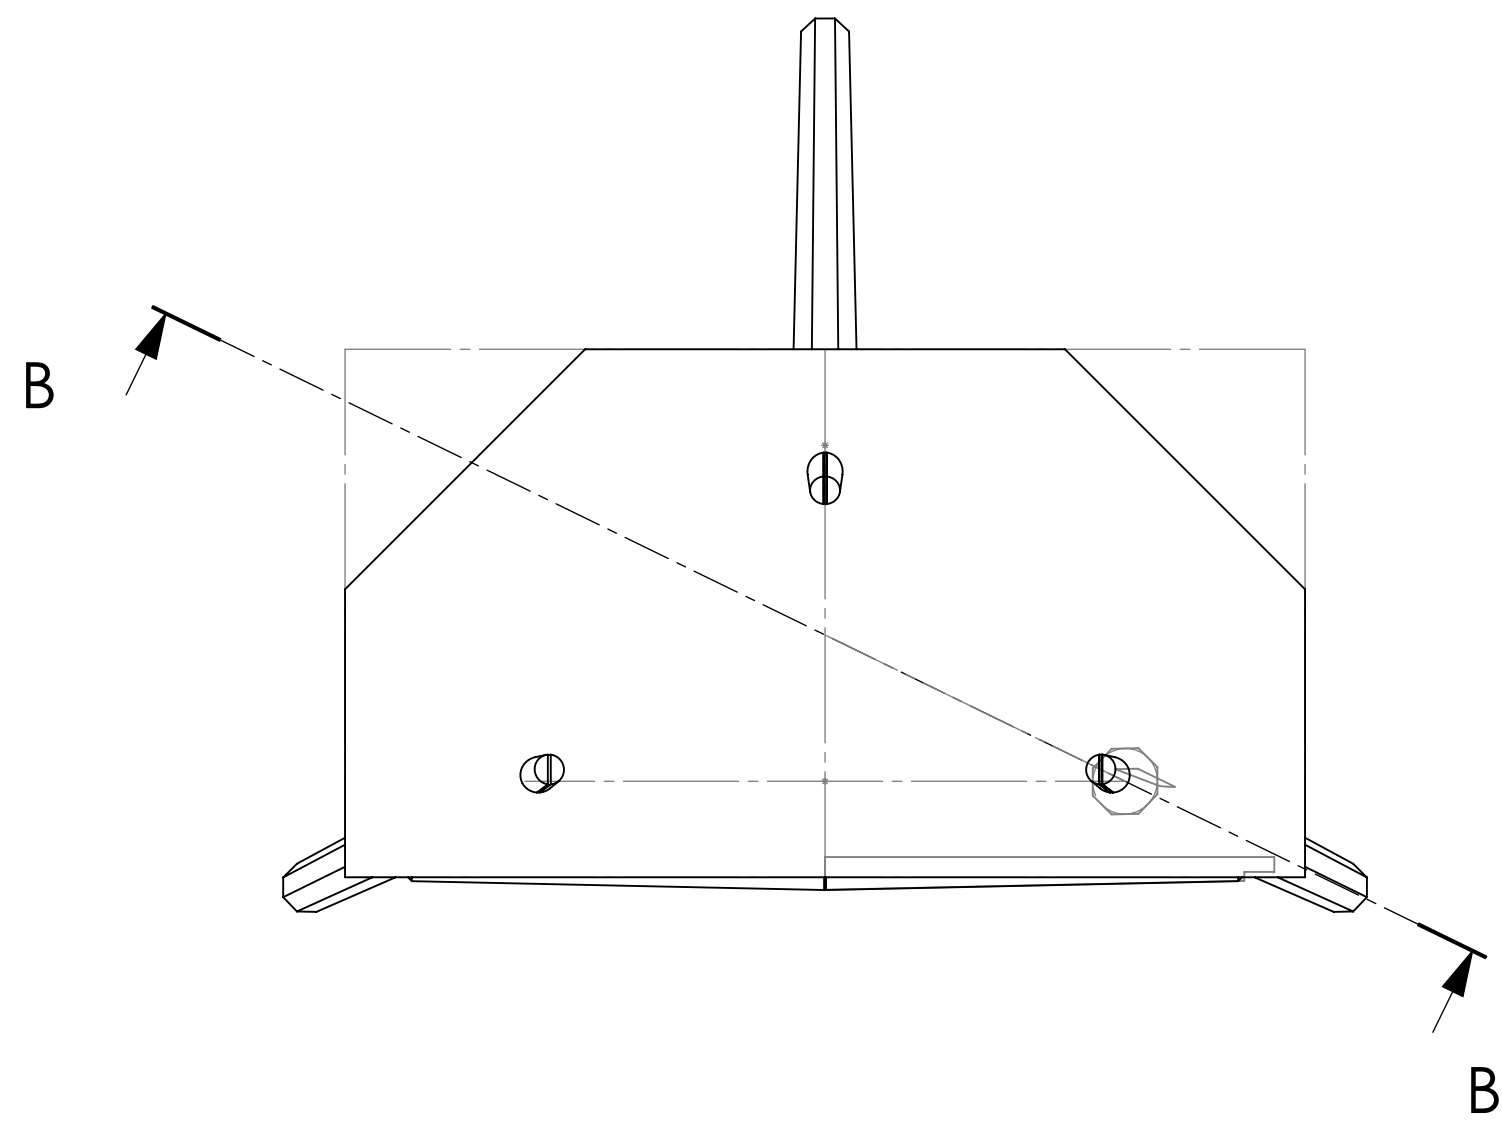

SECTION B-B

VIEW A
(SEAT ONLY)

NOTE: THIS DRAWING DEPICTS STOOL BEFORE
TENONS ARE TRIMMED AND LEGS ARE LEVELED.

TITLE: STAKED HIGH STOOL		
SIZE: D	DWG. NO. stool_PRETRIM_rev1	REV
SCALE: 1:4 WEIGHT:		SHEET 1 OF 1