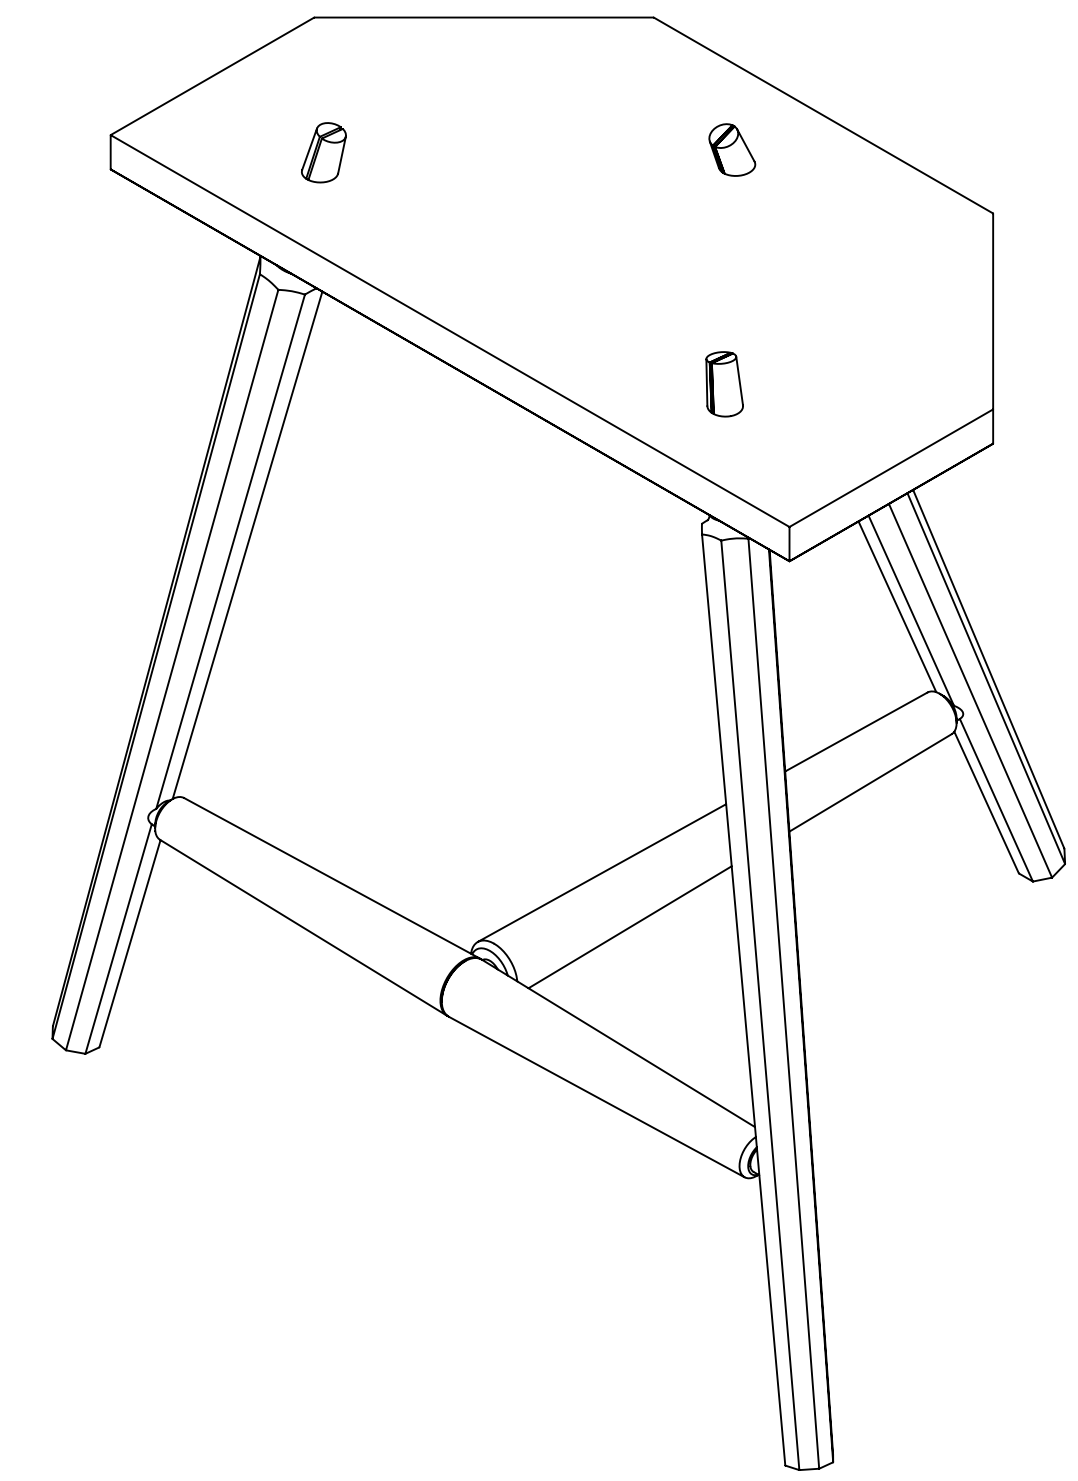

SECTION B-B

VIEW A
(SEAT ONLY)

NOTE: THIS DRAWING DEPICTS STOOL BEFORE
TENONS ARE TRIMMED AND LEGS ARE LEVELED.

TITLE: STAKED HIGH STOOL		
SIZE: D	DWG. NO. stool_PRETRIM_rev1	REV
SCALE: 1:4 WEIGHT:		SHEET 1 OF 1