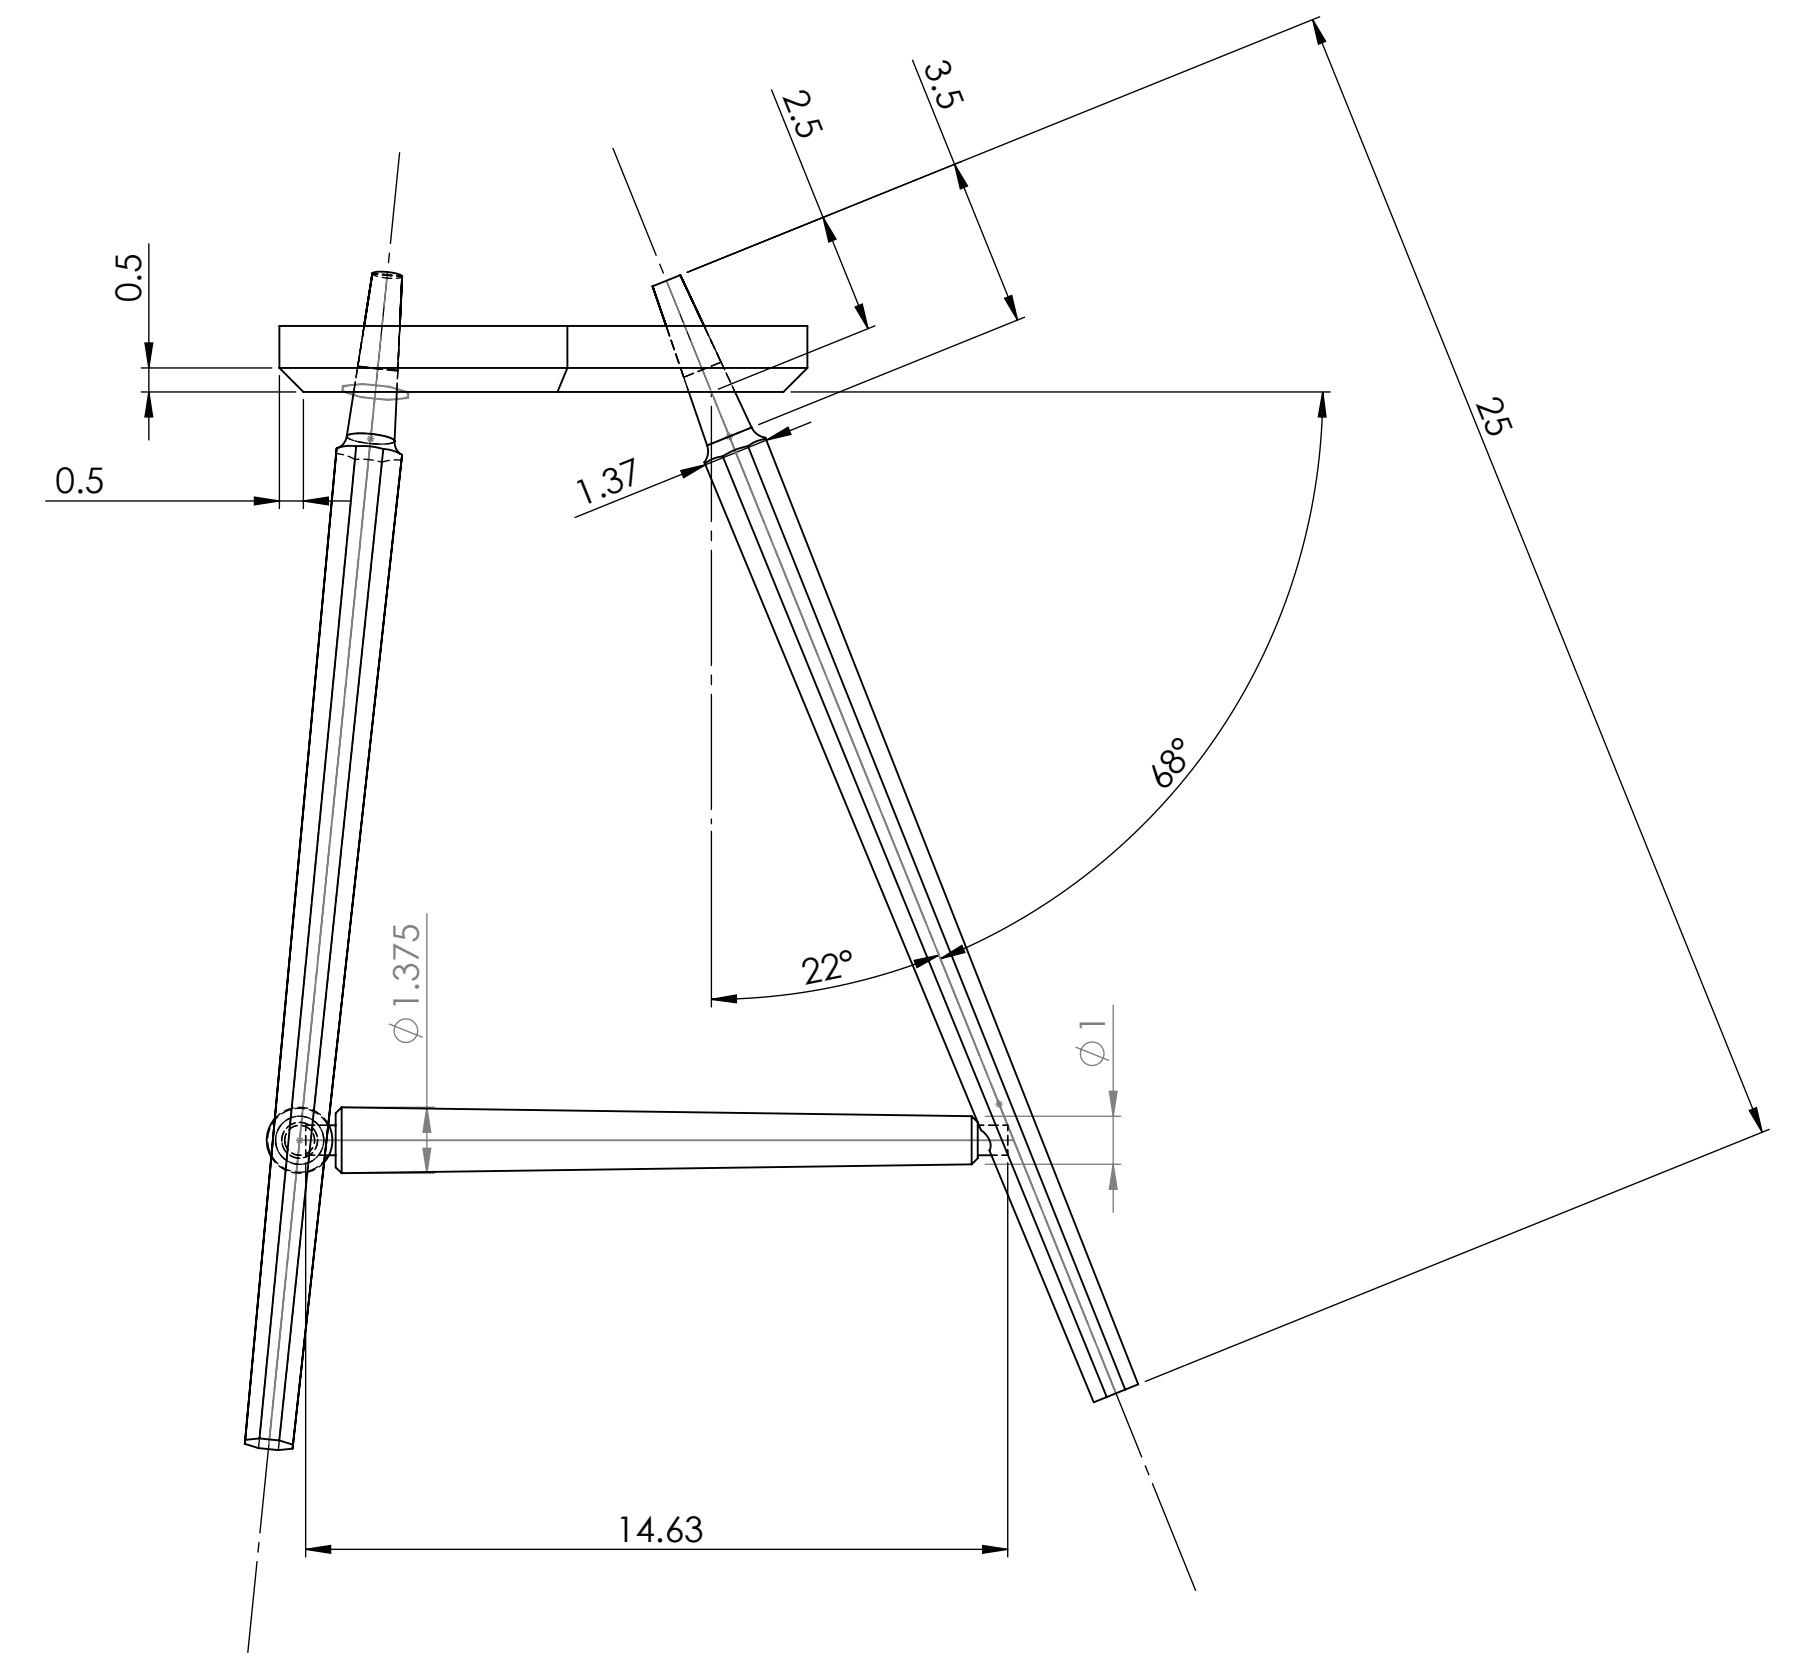

SECTION B-B

VIEW A
(SEAT ONLY)

NOTE: THIS DRAWING DEPICTS STOOL BEFORE
TENONS ARE TRIMMED AND LEGS ARE LEVELED.

TITLE: STAKED HIGH STOOL		
SIZE: D	DWG. NO. stool_PRETRIM_rev1	REV
SCALE: 1:4 WEIGHT:		SHEET 1 OF 1