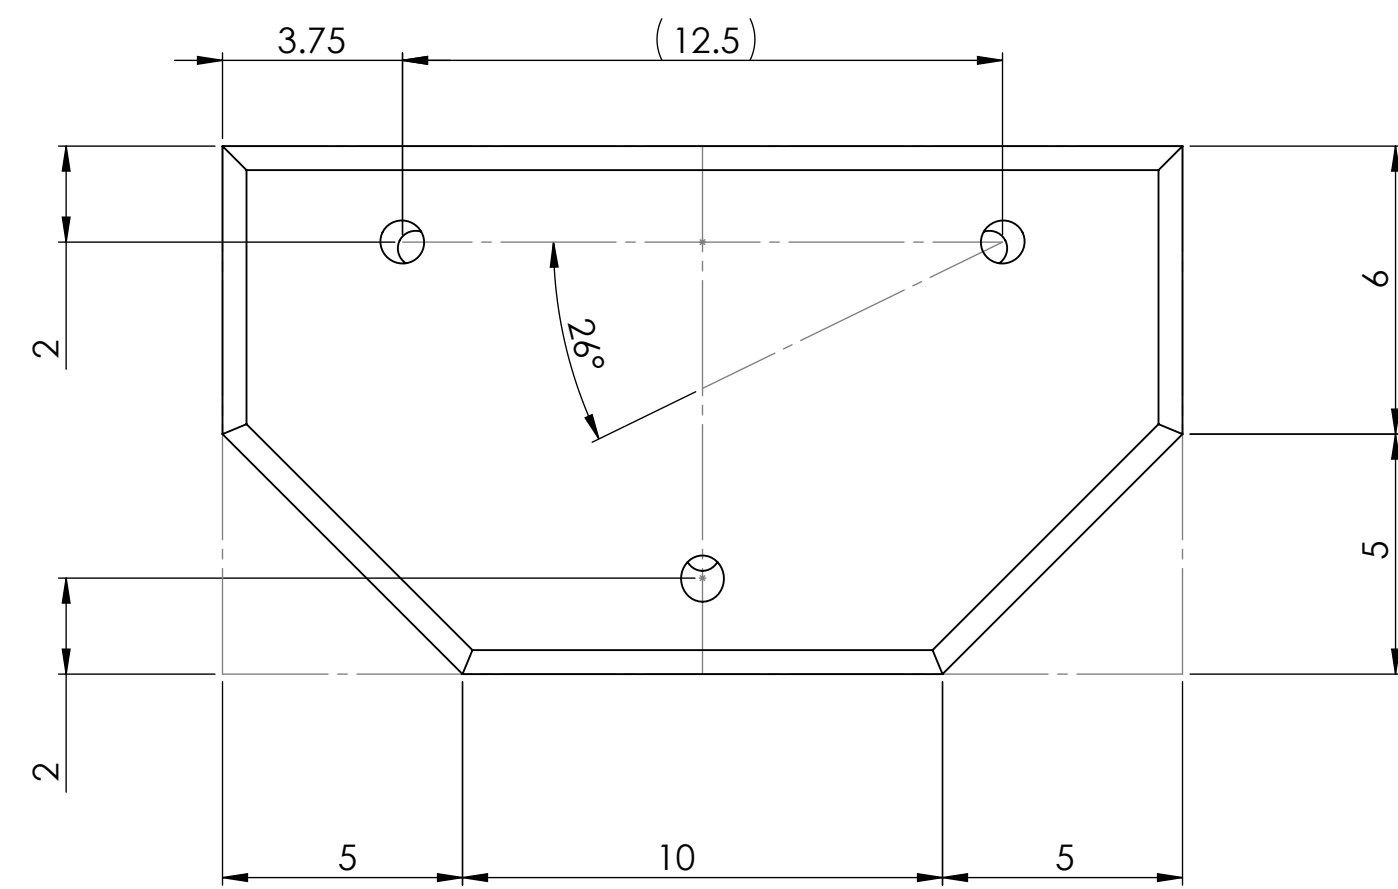

SECTION B-B

VIEW A
(SEAT ONLY)

NOTE: THIS DRAWING DEPICTS STOOL BEFORE
TENONS ARE TRIMMED AND LEGS ARE LEVELED.

TITLE: STAKED HIGH STOOL		
SIZE: D	DWG. NO. stool_PRETRIM_rev1	REV
SCALE: 1:4 WEIGHT:		SHEET 1 OF 1